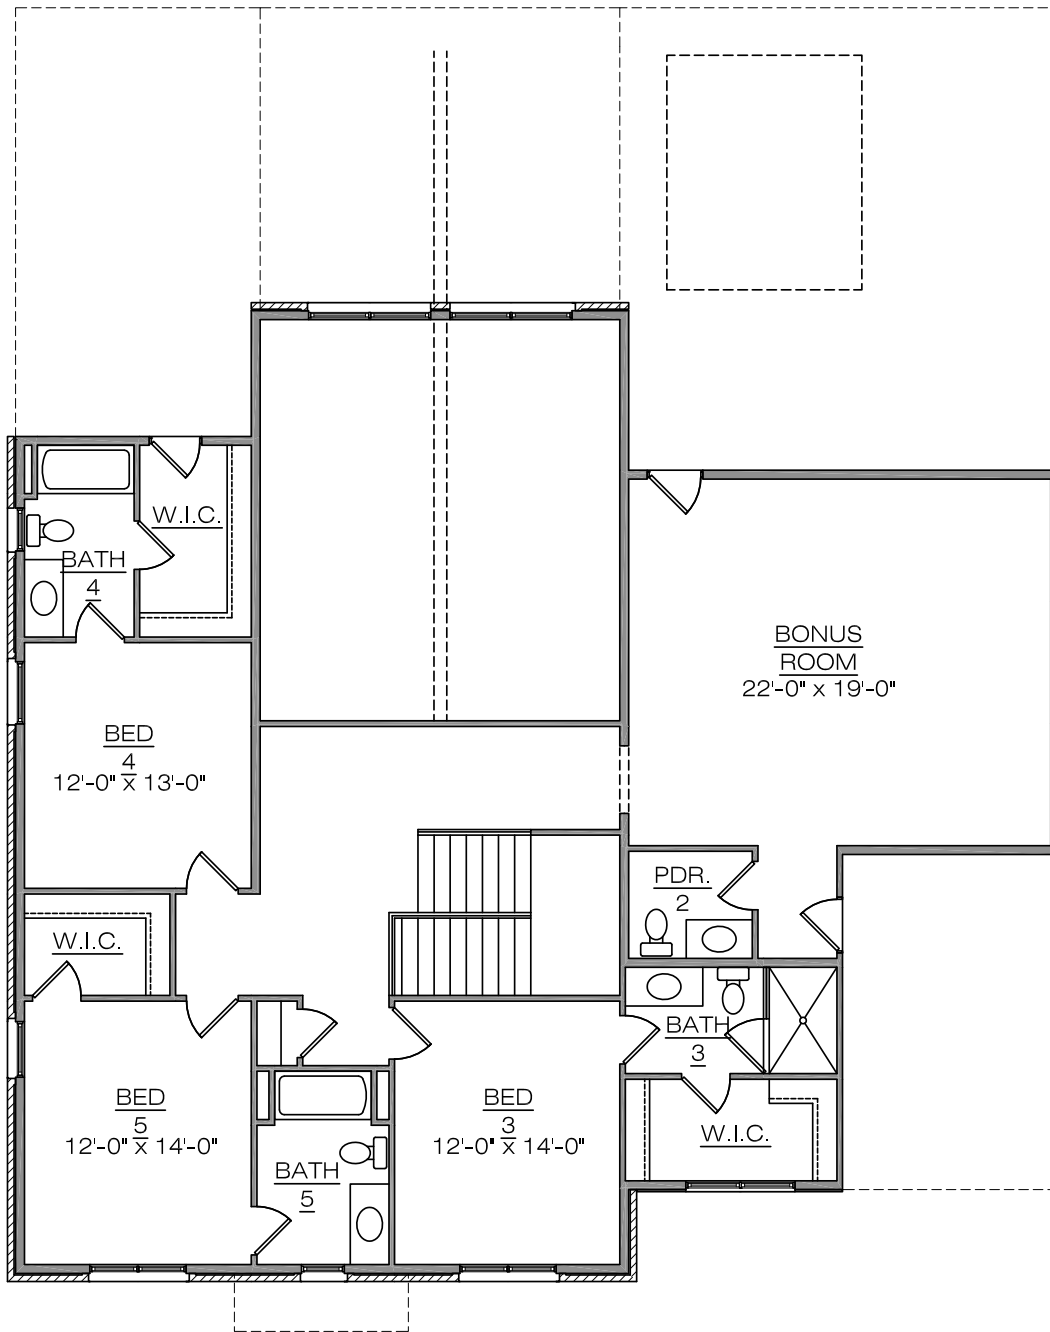

HOMESITE 214

AVENUE DOWNS - BROMLEY III

3245 ARUNDEL LANE

Thompson's Station, TN 37179

BARLOW
BUILDERS

Elevation

5 Bedrooms- 5 Full Baths- 2 Half Bath- Bonus Room
Primary & Guest Bedroom and Study on First Floor
\$1,424,900/ 4369 SF

First Floor

5 Bedrooms- 5 Full Baths- 2 Half Bath- Bonus Room
Primary & Guest Bedroom and Study on First Floor
\$1,424,900/ 4369 SF

SCAN TO LEARN MORE

*All information deemed accurate but not guaranteed. Pricing, amenities and availability are subject to change without notice. Room sizes, square footage and architectural details may vary. Copyright © 2025 Barlow Builders Firm ID #262194 - Principal Broker, Lorraine Mineo ID #278957

Thompson's Station, TN 37179

Second Floor

5 Bedrooms- 5 Full Baths- 2 Half Bath- Bonus Room
Primary & Guest Bedroom and Study on First Floor
\$1,424,900/ 4369 SF

SCAN TO LEARN MORE

*All information deemed accurate but not guaranteed. Pricing, amenities and availability are subject to change without notice. Room sizes, square footage and architectural details may vary. Copyright © 2025 Barlow Builders Firm ID #262194 - Principal Broker, Lorraine Mineo ID #278957