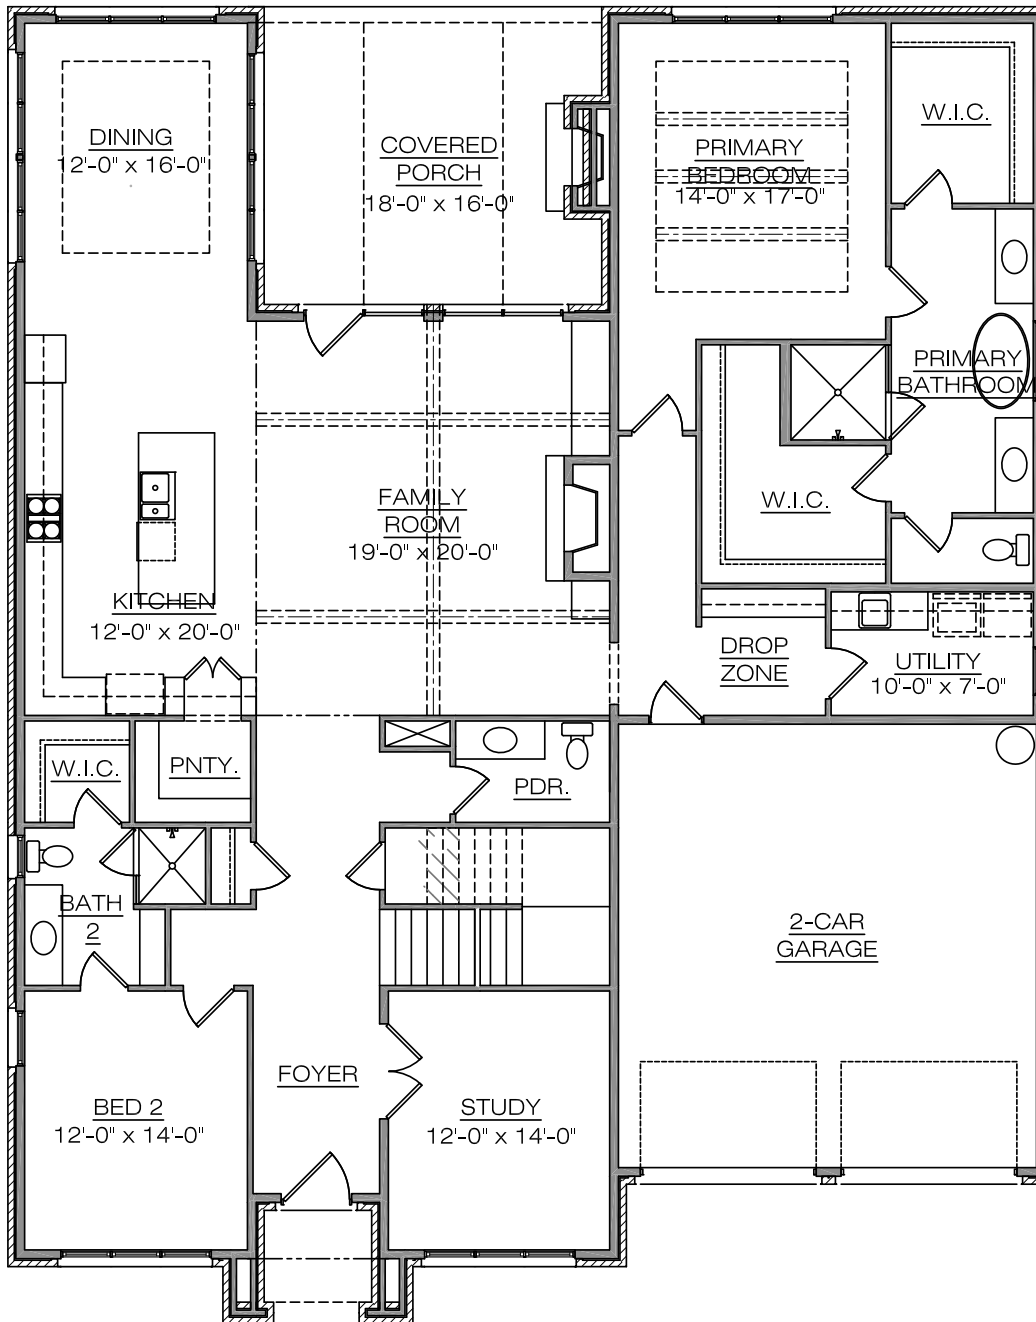

HOMESITE 214

AVENUE DOWNS - BROMLEY III

3245 ARUNDEL LANE

Thompson's Station, TN 37179

BARLOW
BUILDERS

Elevation

5 Bedrooms- 5 Full Baths- 2 Half Bath- Bonus Room
Primary & Guest Bedroom and Study on First Floor
\$1,424,900/ 4369 SF

First Floor

5 Bedrooms- 5 Full Baths- 2 Half Bath- Bonus Room
Primary & Guest Bedroom and Study on First Floor
\$1,424,900/ 4369 SF

SCAN TO LEARN MORE

*All information deemed accurate but not guaranteed. Pricing, amenities and availability are subject to change without notice. Room sizes, square footage and architectural details may vary. Copyright © 2025 Barlow Builders Firm ID #262194 - Principal Broker, Lorraine Mineo ID #278957

Thompson's Station, TN 37179

Second Floor

5 Bedrooms- 5 Full Baths- 2 Half Bath- Bonus Room
Primary & Guest Bedroom and Study on First Floor
\$1,424,900/ 4369 SF

SCAN TO LEARN MORE

*All information deemed accurate but not guaranteed. Pricing, amenities and availability are subject to change without notice. Room sizes, square footage and architectural details may vary. Copyright © 2025 Barlow Builders Firm ID #262194 - Principal Broker, Lorraine Mineo ID #278957