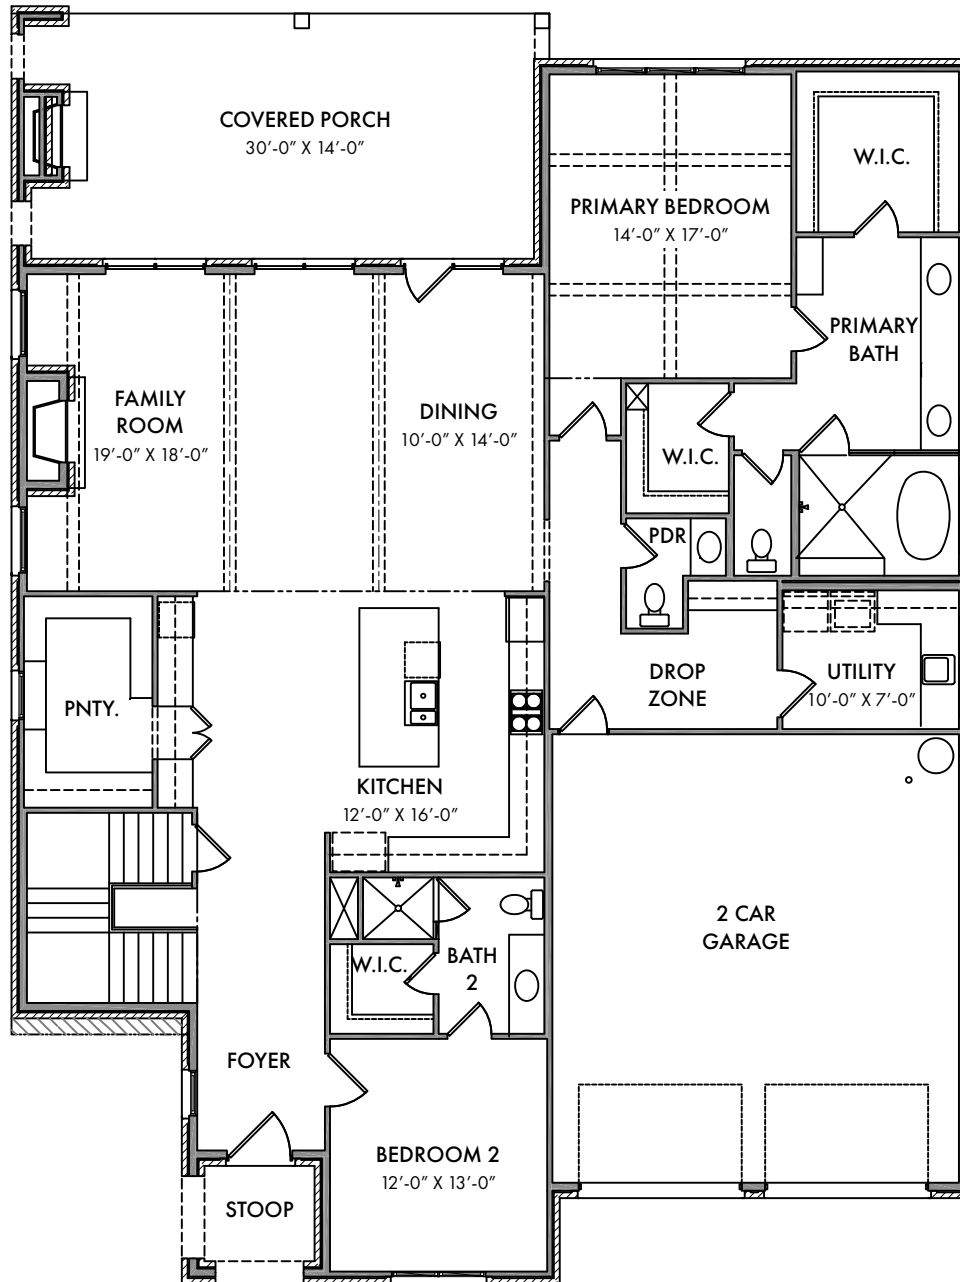

REESE - HOMESITE 120

5036 OWENRUTH DRIVE

Franklin, TN 37069

BARLOW
BUILDERS

Elevation

Primary Bedroom and
Guest Bedroom on main floor
Square footage: 4,264 sq ft

*All information deemed accurate but not guaranteed. Pricing, amenities and availability are subject to change without notice. Room sizes, square footage and architectural details may vary. Copyright © 2022 Barlow Builders Firm ID #262194 - Principal Broker, Lorraine Mineo ID #278957

5 Bed, 5 Baths
Primary & Guest Bedroom
on main floor
Square footage: 4,264 sq ft

*All information deemed accurate but not guaranteed. Pricing, amenities and availability are subject to change without notice. Room sizes, square footage and architectural details may vary. Copyright © 2022 Barlow Builders Firm ID #262194 - Principal Broker, Lorraine Mineo ID #278957

Lorraine Mineo - Managing Broker

Barlow Realty, LLC

Cell: (615) 403-1200 Office: (615) 316-1680

Website: BarlowBuilders.com

**REESE
HOMESITE 120**
5036 OWENRUTH DRIVE.
Franklin, TN 37069

Second Floor

5 Bed, 5 Baths
Primary & Guest Bedroom
on main floor
Square footage: 4,264 sq ft