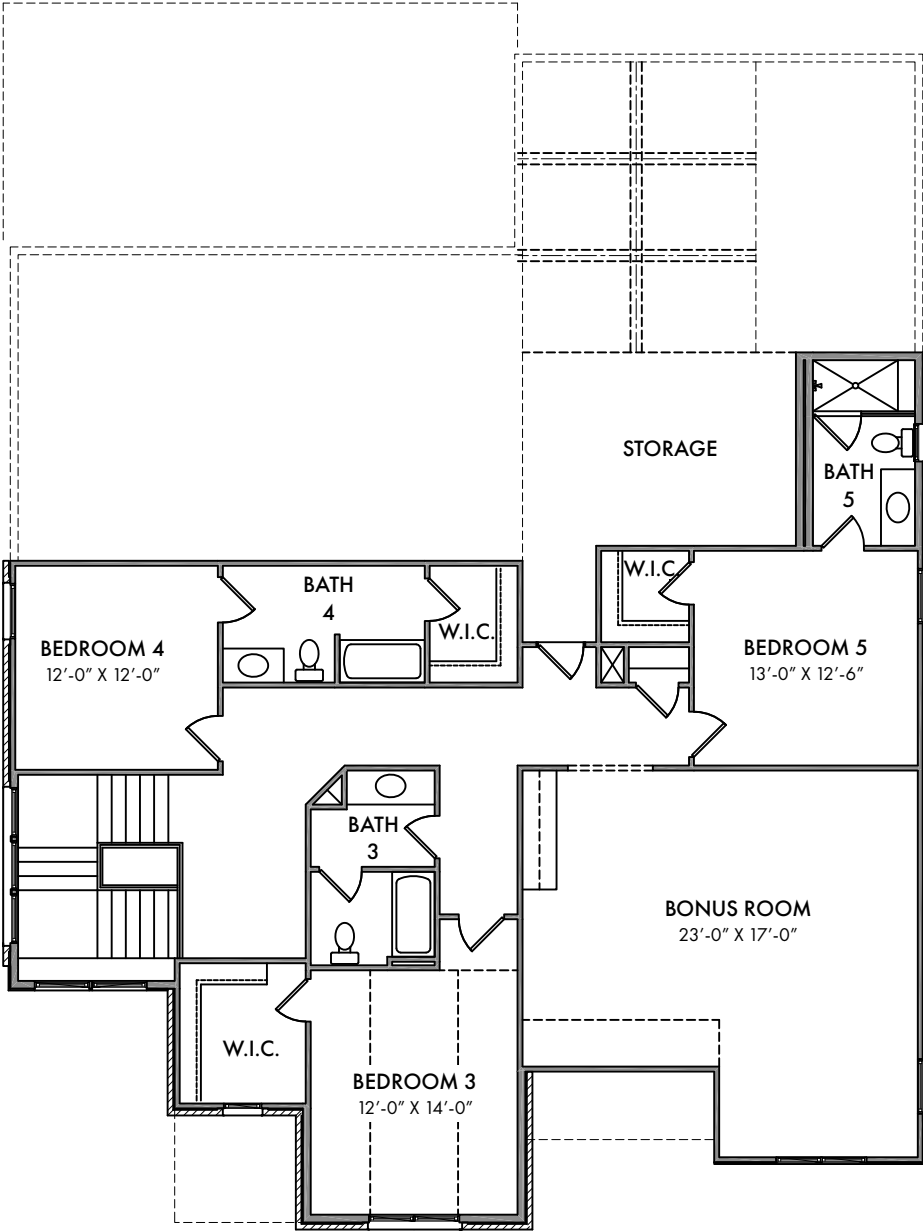

REESE - HOMESITE 120

5036 OWENRUTH DRIVE

Franklin, TN 37069

BARLOW
BUILDERS

Elevation

Primary Bedroom and
Guest Bedroom on main floor
Square footage: 4,264 sq ft

*All information deemed accurate but not guaranteed. Pricing, amenities and availability are subject to change without notice. Room sizes, square footage and architectural details may vary. Copyright © 2022 Barlow Builders Firm ID #262194 - Principal Broker, Lorraine Mineo ID #278957

5 Bed, 5 Baths
Primary & Guest Bedroom
on main floor
Square footage: 4,264 sq ft

*All information deemed accurate but not guaranteed. Pricing, amenities and availability are subject to change without notice. Room sizes, square footage and architectural details may vary. Copyright © 2022 Barlow Builders Firm ID #262194 - Principal Broker, Lorraine Mineo ID #278957

Lorraine Mineo - Managing Broker

Barlow Realty, LLC

Cell: (615) 403-1200 Office: (615) 316-1680

Website: BarlowBuilders.com

**REESE
HOMESITE 120**
5036 OWENRUTH DRIVE.
Franklin, TN 37069

Second Floor

5 Bed, 5 Baths
Primary & Guest Bedroom
on main floor
Square footage: 4,264 sq ft

*All information deemed accurate but not guaranteed. Pricing, amenities and availability are subject to change without notice. Room sizes, square footage and architectural details may vary. Copyright © 2022 Barlow Builders Firm ID #262194 - Principal Broker, Lorraine Mineo ID #278957