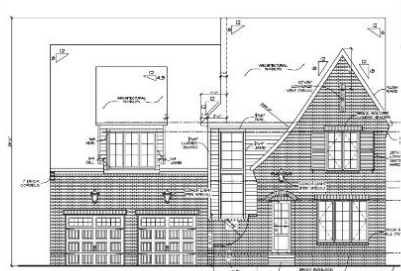

LOT 123 AVENUE DOWNS

WEATHERED WOOD ROOF
NO SHUTTERS

LINEN
WINDOWS

SW 9166

Drift of Mist

BRICK
SIDING AND TRIM

SW 6216

Jasper