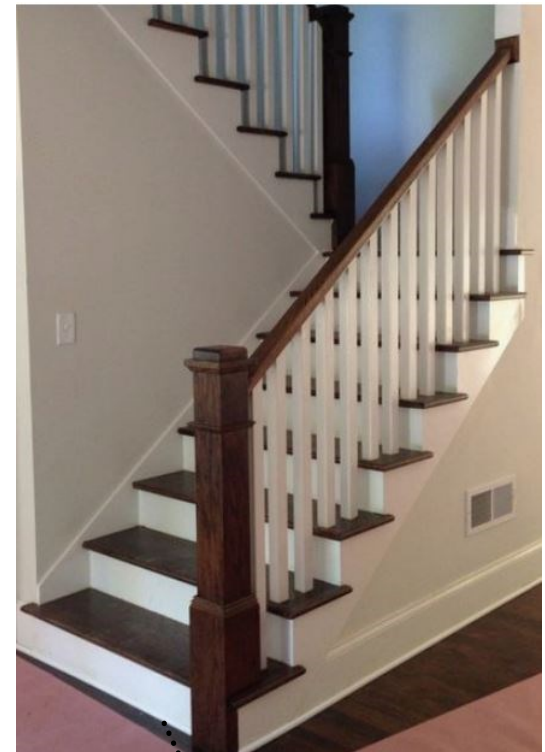

TRIM DETAILS

STAIR RAILING