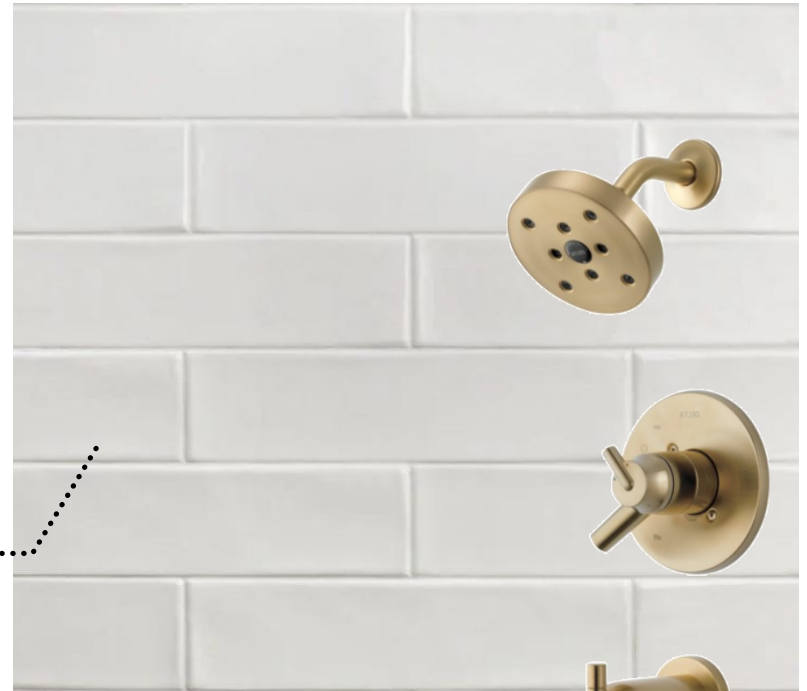

BEDROOM & BATHROOM 3

VANITY
FIXTURES

SOLID WHITE
QUARTZ TOPS

VANITY CABINETS

BEDROOM
FIXTURE

WALL TILE

FLOOR
TILE

BARLOW BUILDERS | LOT 124 AVENUE DOWNS
INTERIOR SELECTIONS
EMILY@BARLOWBUILDERS.COM

DECEMBER 19, 2022
*PLEASE NOTE, THIS IS A RENDERING.
ITEMS & FINISHES PICTURED MAY VARY*

BEDROOM & BATHROOM 4

VANITY
FIXTURE

MARBLE LOOK
QUARTZ TOPS

VANITY CABINET

BEDROOM
FIXTURE

WALL TILE

FLOOR TILE