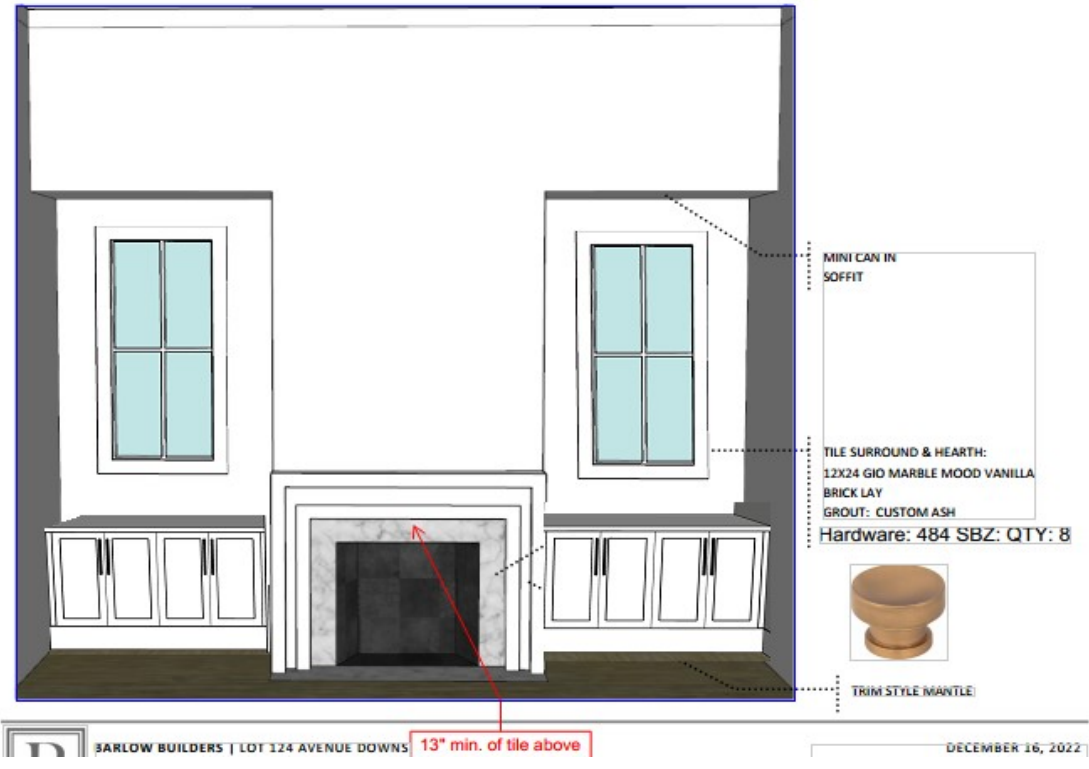

FAMILY ROOM

DROP ZONE

BARLOW BUILDERS | LOT 124 AVENUE DOWNS NEW
INTERIOR SELECTIONS
EMILY@BARLOWBUILDERS.COM

DECEMBER 19, 2022
*PLEASE NOTE, THIS IS A RENDERING.
ITEMS & FINISHES PICTURED MAY VARY*