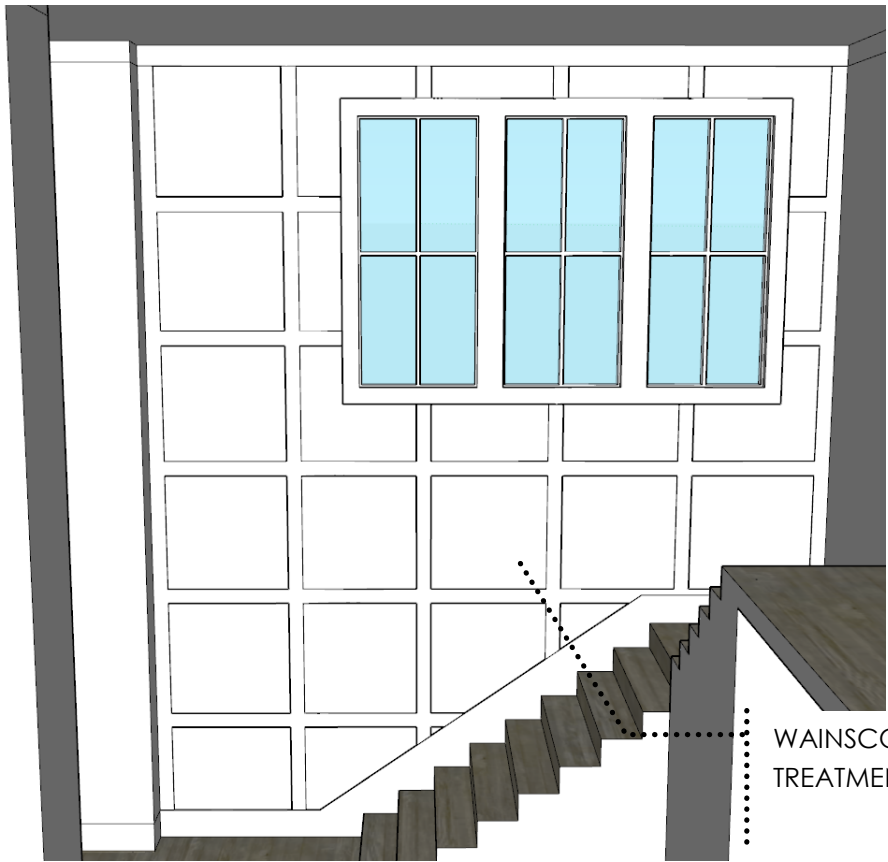

STAIRWELL

WAINSCOTING WALL TREATMENT