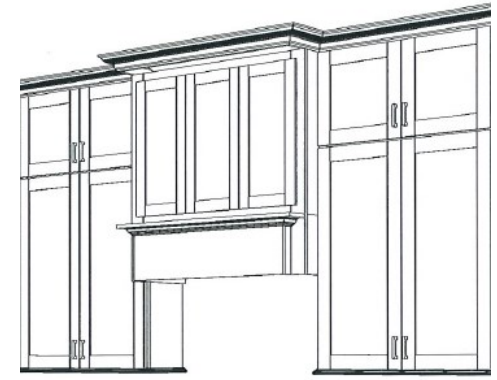

CABINET MANTLE HOOD WITH
TRADEWINDS VENT OUT