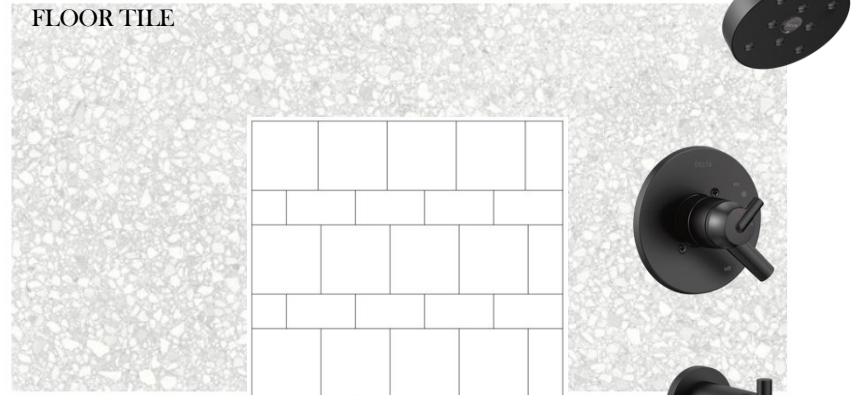

TUB SURROUND