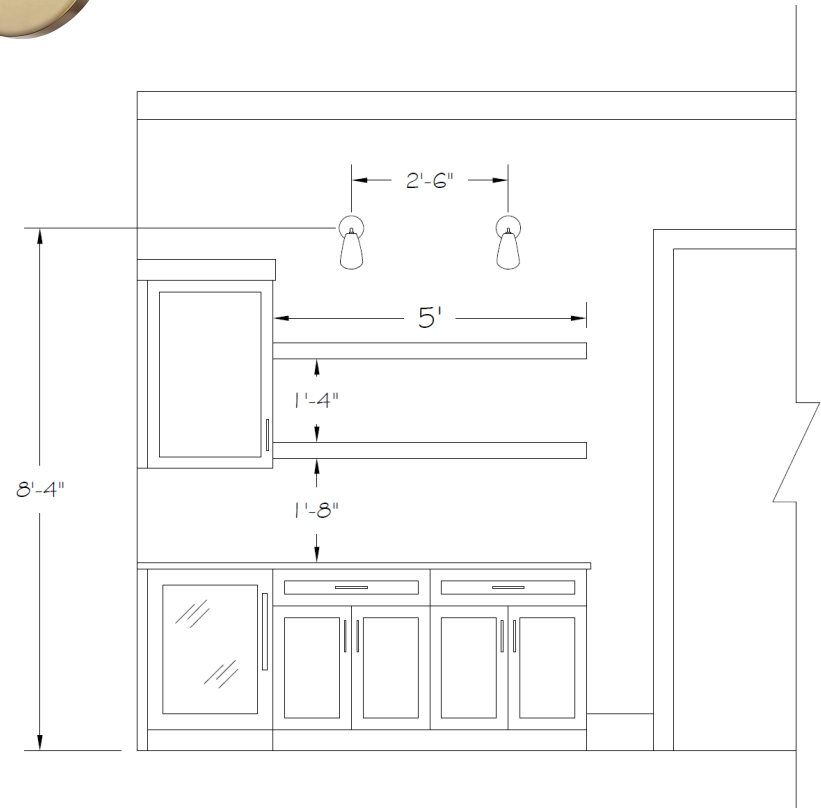

BATH 4

VANITY SCONCE

LOT 112 AVENUE DOWNS

BARLOW
BUILDERS

APRIL 28, 2023

*PLEASE NOTE, THIS IS A RENDERING. ITEMS AND FINISHES PICTURED MAY VARY

BONUS ROOM BAR

BAR SCONCE ABOVE SHELVES X2

BONUS ROOM CEILING FAN

BONUS ROOM BAR ELEVATION
LOT 112 AVENUE DOWNS

LOT 112 AVENUE DOWNS

BARLOW
BUILDERS

APRIL 28, 2023

*PLEASE NOTE, THIS IS A RENDERING. ITEMS AND FINISHES PICTURED MAY VARY