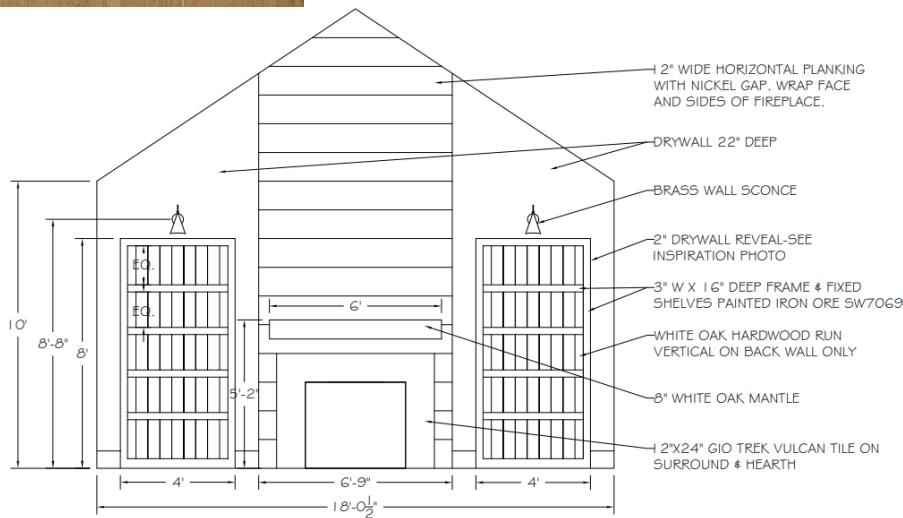

FAMILY ROOM

BUILT-INS, FIREPLACE
PLANKING, AND
SHELVES

HARDWOOD AND
VERTICAL PLANKING
ON BACK OF SHELVES

FIREPLACE SURROUND & HEARTH

8" WHITE OAK MANTLE

WALL SCONCE

X2

FAMILY ROOM FIREPLACE & BUILT-IN ELEVATION
LOT 112 AVENUE DOWNS