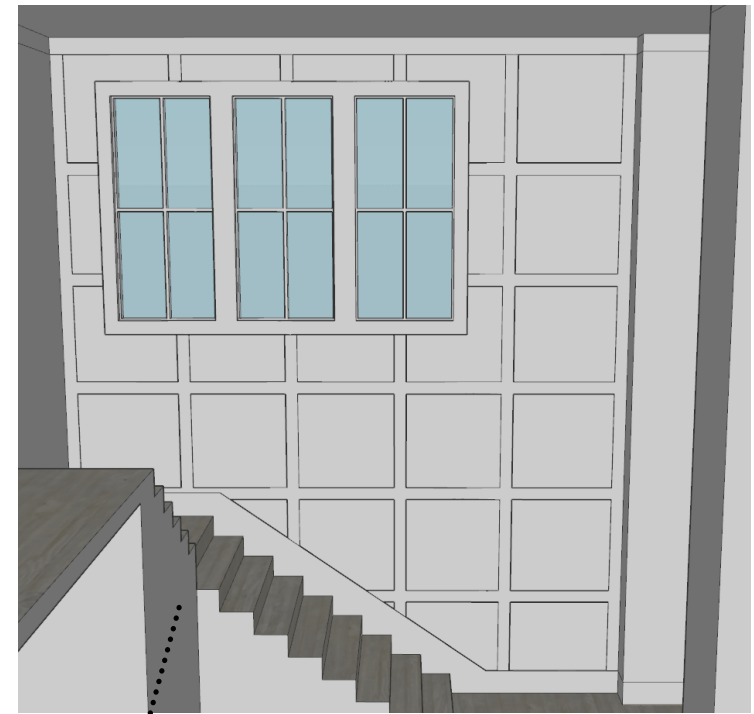

FOYER/STAIRWELL

STAIRWELL
WAINSCOTING