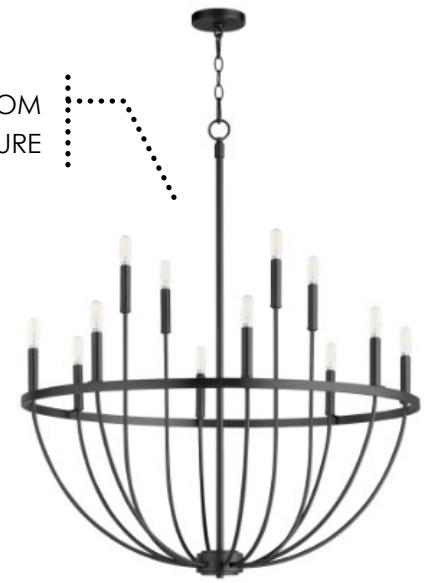

FLOOR TILE

DROP ZONE

BUILT IN
CUBBIES

PRIMARY SUITE

VANITY
SCONCES

WALL &
FLOOR TILE

BEDROOM
FIXTURE

MARBLE LOOK
QUARTZ TOP