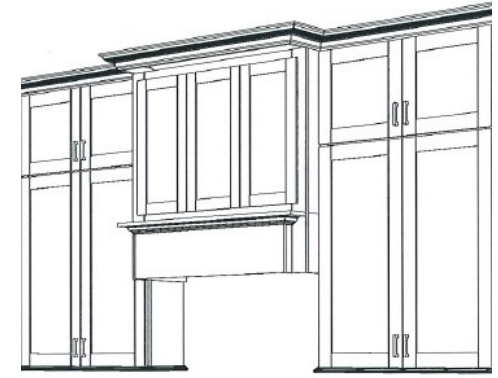

KITCHENAID
DOUBLE OVEN

CABINET MANTLE HOOD WITH
TRADEWINDS VENT OUT

KITCHENAID
DISHWASHER

36" KITCHENAID COOKTOP

BARLOW BUILDERS | LOT 125 AVENUE DOWNS
INTERIOR SELECTIONS
EMILY@BARLOWBUILDERS.COM

LOT 125 AVENUE DOWNS